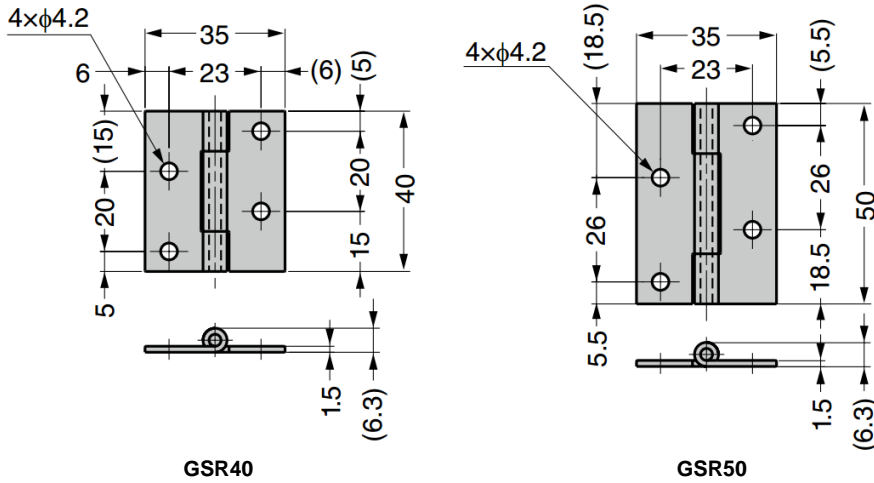

GSR Stainless Steel Butt Hinge

Material

- Stainless steel 304, plain finish

Part No.	Load Capacity (per pair)	
GSR40	69 N	7 kg
GSR50	88 N	9 kg

GKHBL Brass Butt Hinge

Features

- Small shaft diameter

Material

- Body: Brass, chrome finish
- Shaft: Brass, plain finish

Part No.	H ₁	H ₂	H ₃	Load Capacity (per pair)	
GKHBL-60CR	60	9	21	167 N	27 kg
GKHBL-90CR	90	10	35	255 N	26 kg