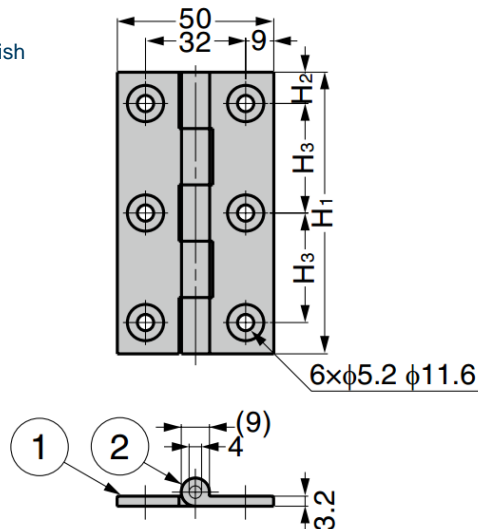

GSR Stainless Steel Butt Hinge

Material

- Stainless steel 304, plain finish

Part No.	Load Capacity (per pair)	
GSR40	69 N	7 kg
GSR50	88 N	9 kg

GKHBL Brass Butt Hinge

Features

- Small shaft diameter

Material

- Body: Brass, chrome finish
- Shaft: Brass, plain finish

Part No.	H ₁	H ₂	H ₃	Load Capacity (per pair)	
GKHBL-60CR	60	9	21	167 N	27 kg
GKHBL-90CR	90	10	35	255 N	26 kg